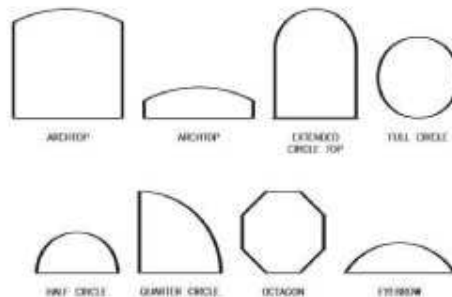

POST FRAME BUILDINGS

OFFICE: 717-650-2269 FAX: 1206-888-2494

1147 NORTH GEORGE ST, YORK, PA 17404

WWW.NEWPOLEBARN.COM NEWPOLEBARN@GMAIL.COM

SPECIALTIES

Arch Tops, Half Circle, Extended Circle Tops, Octagons, Full Circles, and Quarter Circles are available in Stock and Custom Sizing. Eyebrows, Half Arches, Triangles, Parallelograms, and other Polygons are available in Custom Sizing Only. Contact your local distributor for details.