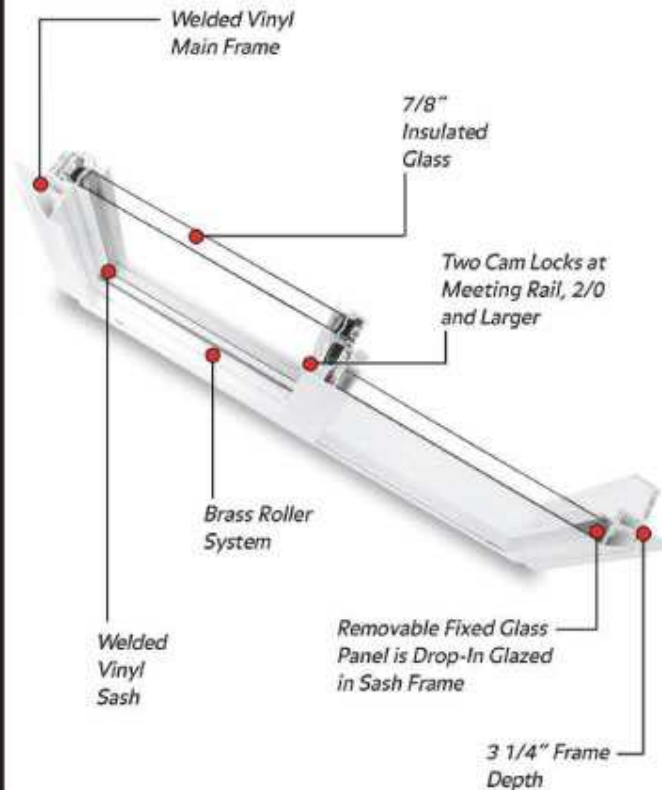

POST FRAME BUILDINGS

OFFICE: 717-650-2269 FAX: 1206-888-2494

1147 NORTH GEORGE ST, YORK, PA 17404

WWW.NEWPOLEBARN.COM NEWPOLEBARN@GMAIL.COM

Cross Section of
3580 Sash & Frame